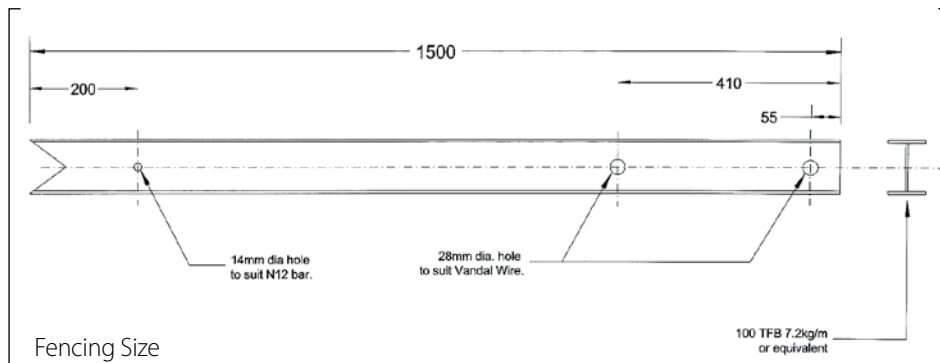

HEAVY DUTY STEEL | HOT DIPPED GALVANISED

VANDAL INTRUSION POSTS

Specially designed to take heavy duty cable to prevent unwanted access by vehicles - 4WD/Trailbikes
Used by national parks and councils

- Will not burn
- Can be driven in or cemented
- Easily handled and installed
- 100mm x 45mm x 1500mm long